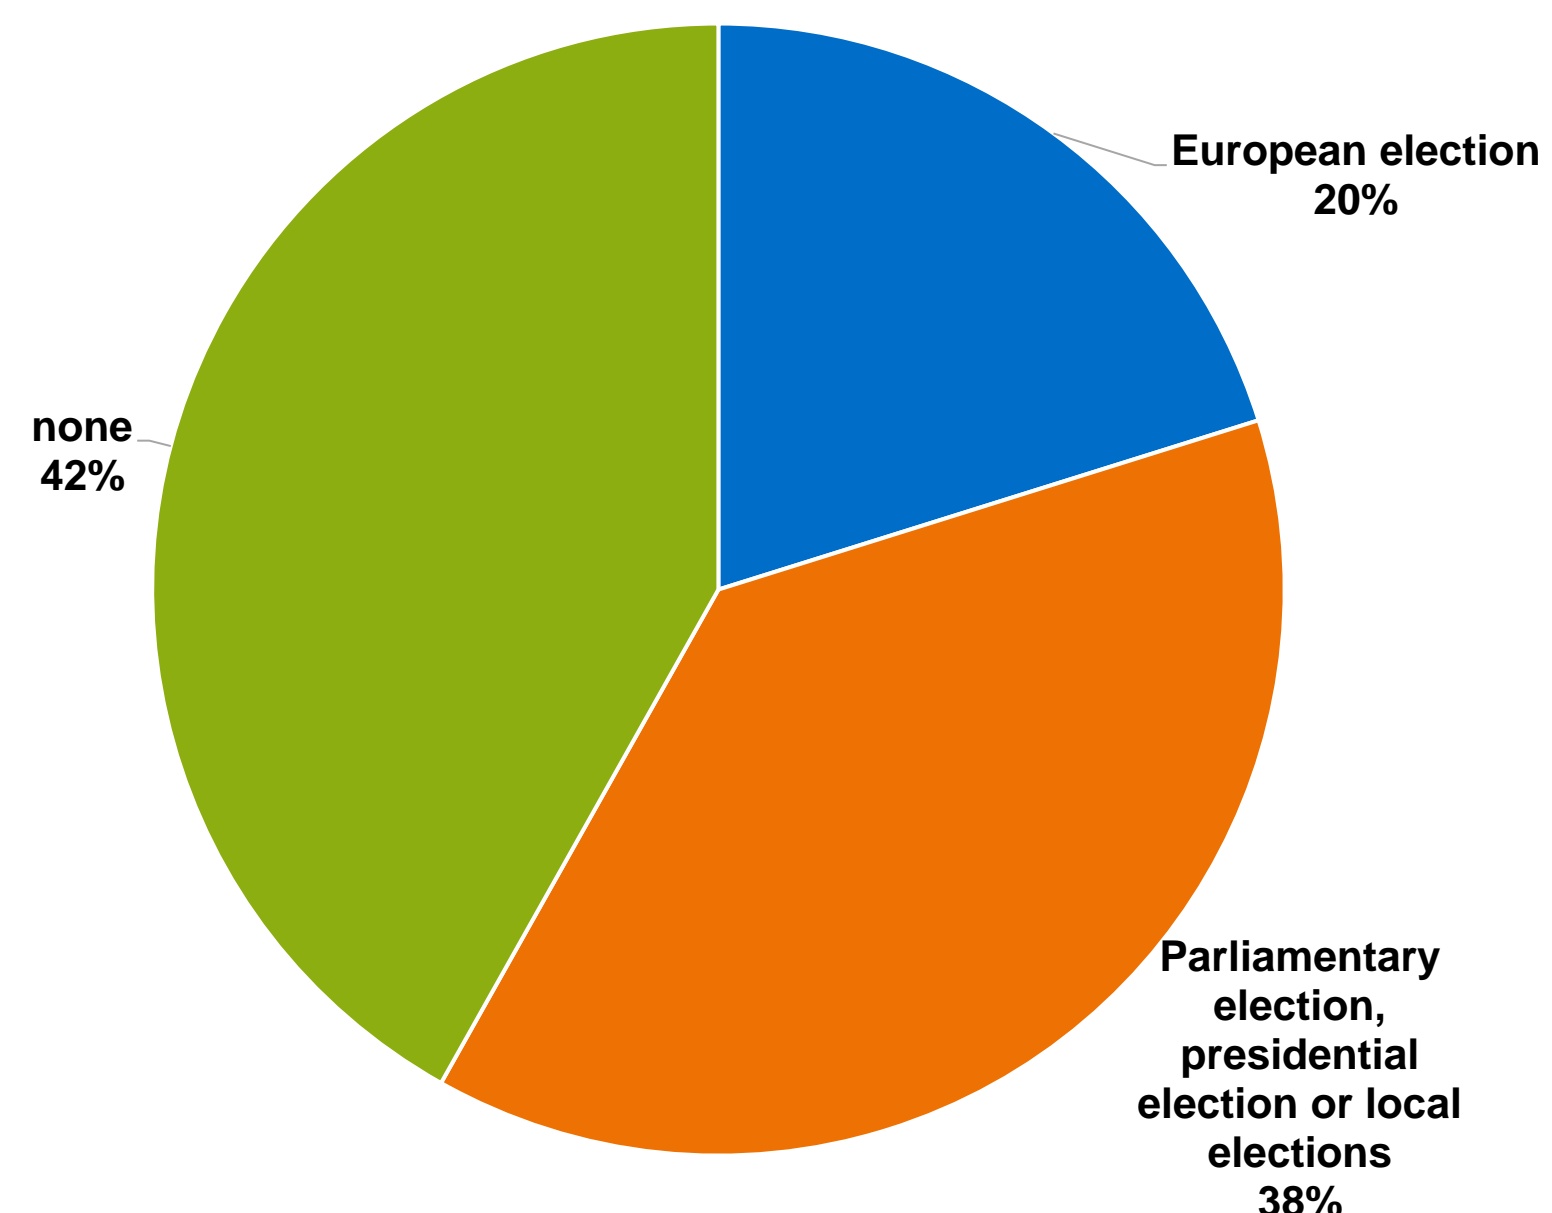

Transnationale Lebensbezüge (Geld/Güter, Besuche, Eigentum, Nachverfolgung der Entwicklungen, Wahlen)

Referințe de viață transnaționale (Bani/bunuri, vizite, proprietăți, urmărirea evoluțiilor, alegeri)

Transnational life-references (Money/goods, visits, property, following up on developments, elections)

Frequency of sending money or goods to family or friends in other countries

Frequency of visits to close persons in other countries, including RO/BG

Ownership in RO/BG or economic activities in RO/BG

Way of following up on developments in RO/BG

Participation in elections in RO/BG

Participation in local elections in Germany