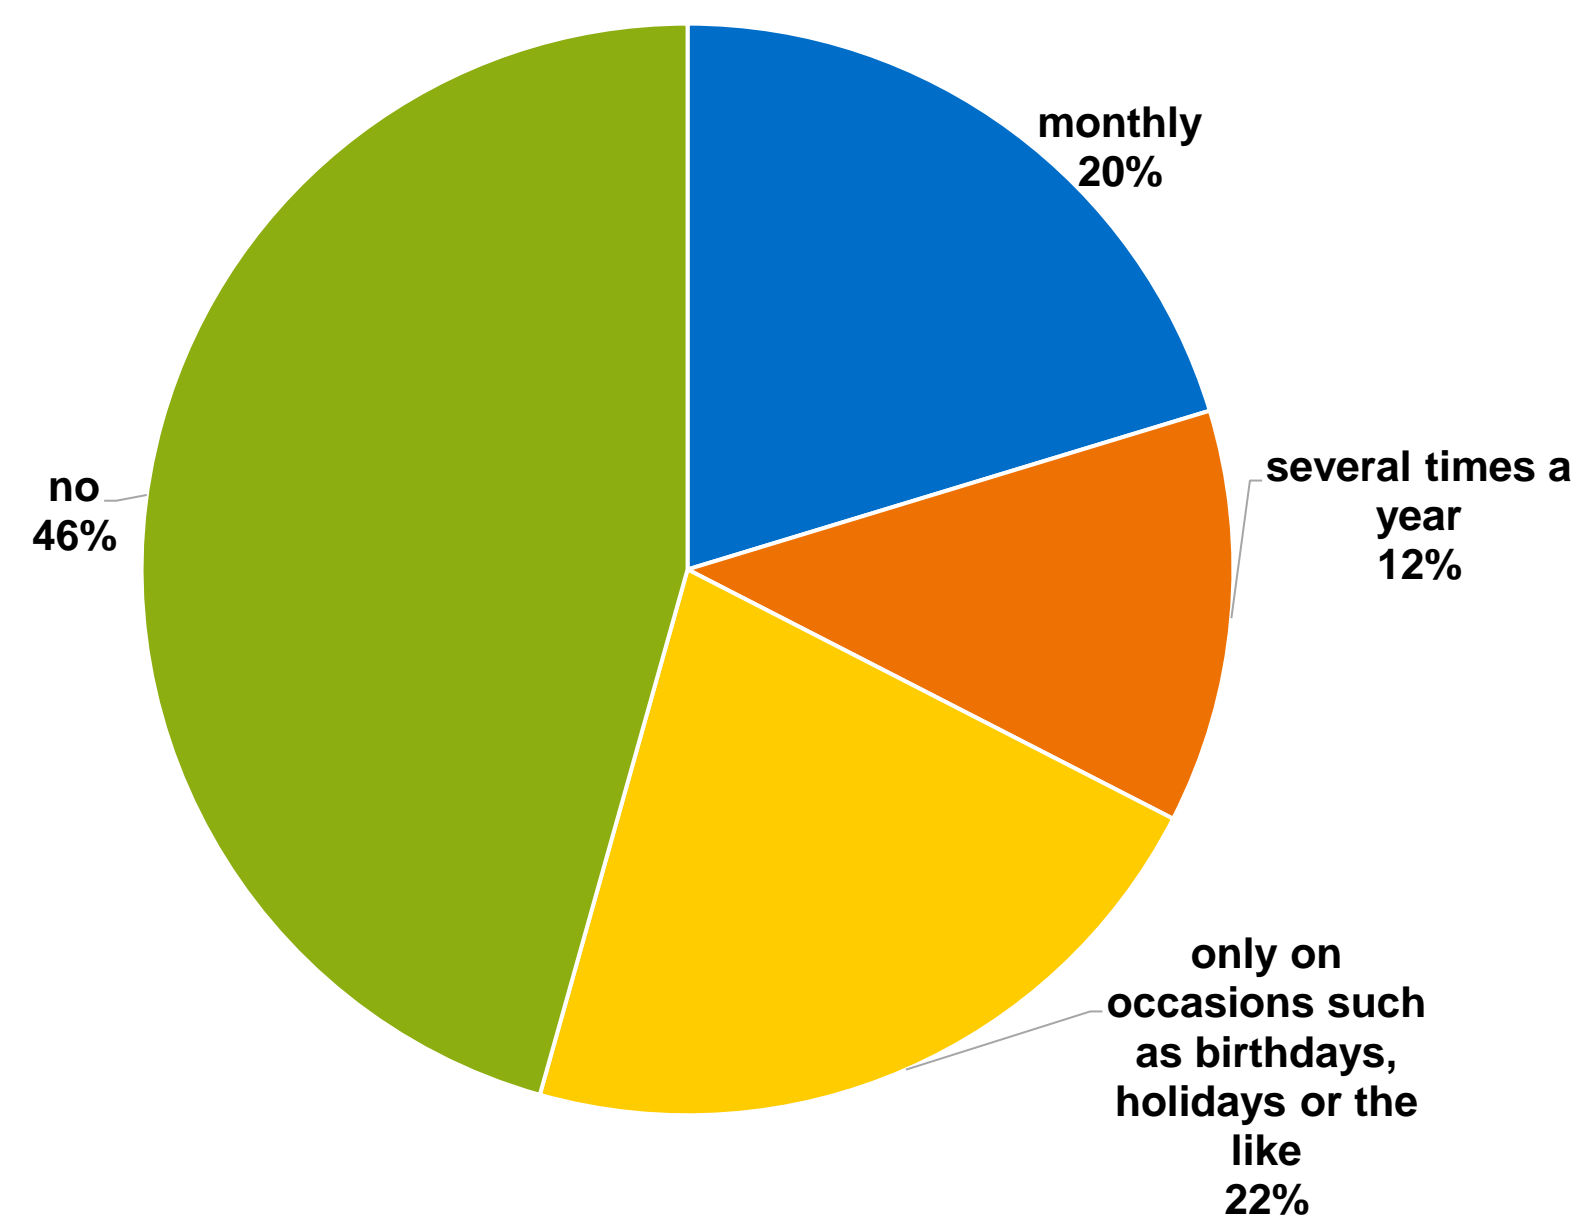

Transnationale Lebensbezüge (Geld/Güter, Besuche, Eigentum, Nachverfolgung der Entwicklungen, Wahlen)

Referințe de viață transnaționale (Bani/bunuri, vizite, proprietăți, urmărirea evoluțiilor, alegeri)

Transnational life-references (Money/goods, visits, property, following up on developments, elections)

Frequency of sending money or goods to family or friends in other countries

Frequency of visits to close persons in other countries, including RO/BG